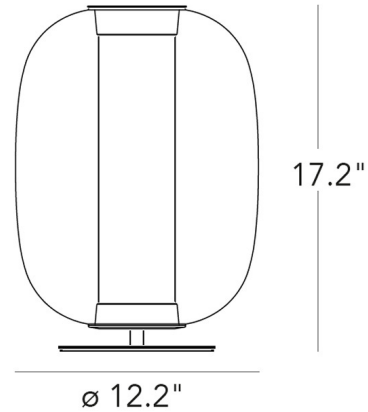

Shown in black / grey

CLICK TO VIEW PRODUCT

Notes: