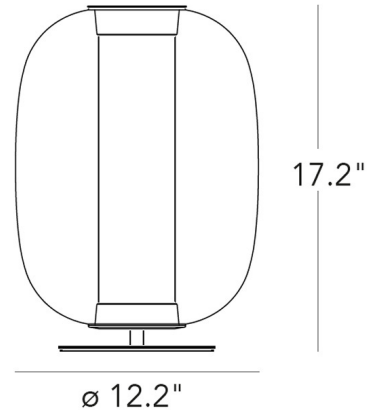

CLICK TO VIEW PRODUCT

Notes: