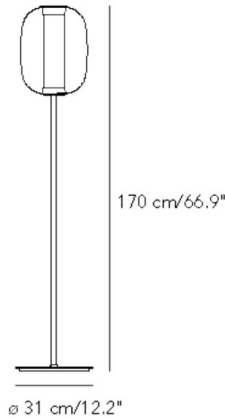

CLICK TO VIEW PRODUCT

Notes: