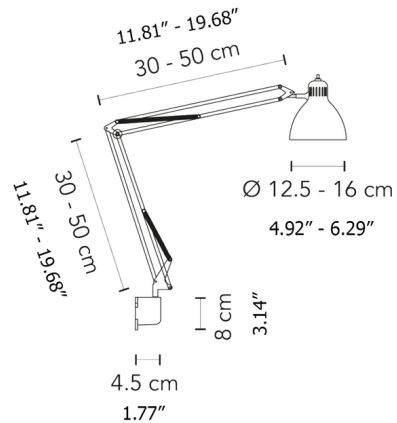

Shown in white