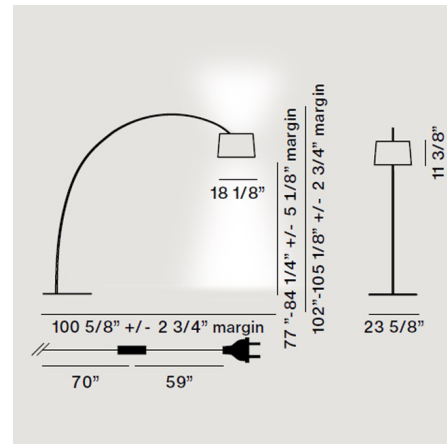

Shown in greige / oak

CLICK TO VIEW PRODUCT

Notes: