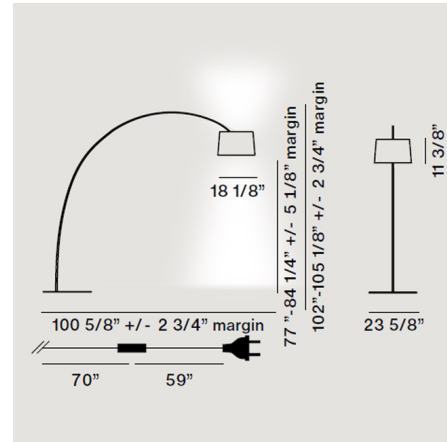

Shown in greige / oak

CLICK TO VIEW PRODUCT

Notes: