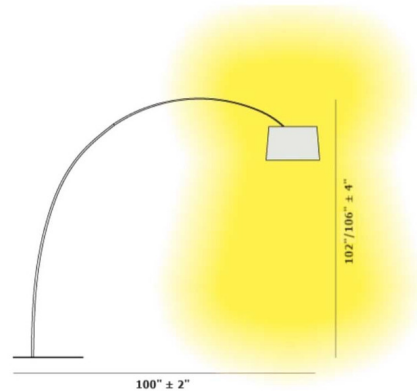

By Foscarini

Description

The Twiggy Elle Floor Lamp features a diffuser and rod made of a liquid coated fiberglass composite material. Direct and indirect light with translucent polycarbonate upper diffuser disc and opaline white PMMA lower diffuser disc in satin finish. Supplied with counter-weights above the diffuser to adjust the height. Transparent cable with in-line dimmer to adjust the level of light intensity or on/off switch.

Specifications

COLOR White
BODY FINISH N/A
WATTAGE 34W
DIMMER Included
DIMENSIONS 23.63"W x 106"H x 102.36"D
INTEGRATED LED MODULE 1 x LED/34W/120V LED

Technical Information

COLOR RENDERING 90 CRI
LAMP COLOR 2700K
LUMENS/WATT 112.94
LUMINOUS FLUX 3840 lumens

Shown in white

CLICK TO VIEW PRODUCT

Notes: