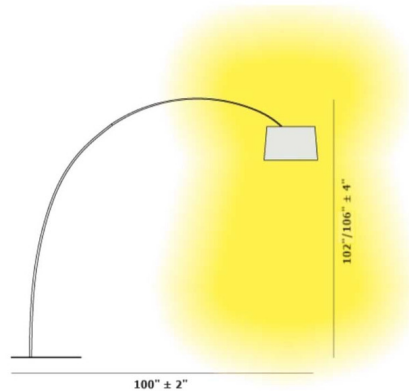

### Specifications

COLOR . . . . . White  
BODY FINISH . . . . . N/A  
WATTAGE . . . . . 34W  
DIMMER . . . . . Included  
DIMENSIONS . . . . . 23.63"W x 106"H x 102.36"D  
INTEGRATED LED MODULE . . . . . 1 x LED/34W/120V LED

### Technical Information

COLOR RENDERING . . . . . 90 CRI  
LAMP COLOR . . . . . 2700K  
LUMENS/WATT . . . . . 112.94  
LUMINOUS FLUX . . . . . 3840 lumens

Shown in white

CLICK TO VIEW PRODUCT

Notes: