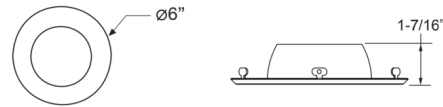

### Description

Clear Diffuse Trim Insert designed for use with Green Creative Selectfit 4, 6, 8 and 9.5 inch series fixtures.

Shown in clear

### Specifications

COLOR	N/A
BODY FINISH	Clear
WATTAGE	N/A
DIMMER	N/A
DIMENSIONS	4"W x 1.44"H
BULB	N/A

CLICK TO VIEW PRODUCT

Notes: