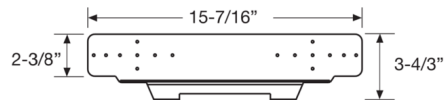

CLICK TO VIEW PRODUCT

Notes: