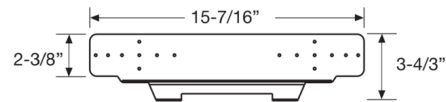

Lightology

lightology.com
866-954-4489
07-07-26

Project: _____

Company: _____

Location: _____ Fixture Type: _____

SPEC #: **GRC1080807**

Approved On: _____ Approved By: _____

Emergency Bracket for New Construction Frame By Green Creative

Description

Emergency Bracket For New Construction Frame (field installable). Designed for use with Green Creative Selectfit and Innofit Series products.

Specifications

COLOR	N/A
BODY FINISH	Galvanized
WATTAGE	N/A
DIMMER	N/A
DIMENSIONS	15.5"L x 3.8"W x 2.4"H
BULB	N/A

Notes:

Shown in galvanized

CLICK TO VIEW PRODUCT