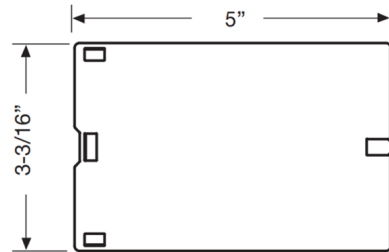

### Specifications

COLOR	N/A
BODY FINISH	Galvanized
WATTAGE	N/A
DIMMER	N/A
DIMENSIONS	5"W x 3.18"H
BULB	N/A

CLICK TO VIEW PRODUCT

Notes: