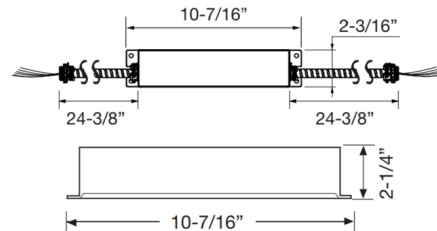

### Specifications

COLOR	Blue
BODY FINISH	N/A
WATTAGE	23W
DIMMER	N/A
DIMENSIONS	10.44"L x 2.19"W x 2.25"H
BULB	N/A

CLICK TO VIEW PRODUCT

Notes: