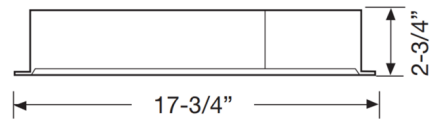

Lightology

lightology.com
866-954-4489
04-22-26

Project: _____
Company: _____
Location: _____ Fixture Type: _____
SPEC #: **GRC1080813**
Approved On: _____ Approved By: _____

35W Emergency Inverter for 4,6,8 Inch Models By Green Creative

Description

35W Emergency Inverter (field installation) designed for use with Green Creative Retrofit Downlights. For use with Innofit and Selectfit 4, 6 and 8 inch models only.

Shown in black

Specifications

COLOR	N/A
BODY FINISH	Black
WATTAGE	35W
DIMMER	N/A
DIMENSIONS	17.75"W x 2.75"H
BULB NOT INCLUDED	N/A

CLICK TO VIEW PRODUCT

Notes: