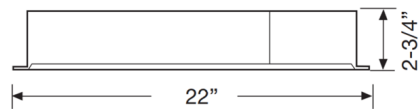

Lightology

lightology.com
866-954-4489
04-25-26

Project: _____

Company: _____

Location: _____ Fixture Type: _____

SPEC #: **GRC1080814**

Approved On: _____ Approved By: _____

50W Emergency Inverter for 9.5 Inch Model By Green Creative

Description

50W Emergency Inverter (field installation) designed for use with Green Creative Innofit and Selectfit Retrofit Downlights. For use with 9.5 inch model only.

Shown in black

Specifications

COLOR	N/A
BODY FINISH	Black
WATTAGE	50W
DIMMER	N/A
DIMENSIONS	22"L x 2.75"H
BULB NOT INCLUDED	N/A

CLICK TO VIEW PRODUCT

Notes: