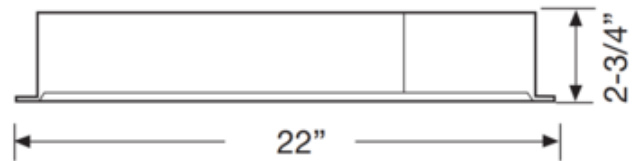

**BRAND**

Green Creative

**DESCRIPTION**

50W Emergency Inverter (field installation) designed for use with Green Creative Innofit and Selectfit Retrofit Downlights. For use with 9.5 inch model only.

*Shown in: Black*

<b>SHADE COLOR</b>	N/A
<b>BODY FINISH</b>	Black
<b>WATTAGE</b>	50W
<b>DIMMER</b>	N/A
<b>DIMENSIONS</b>	22"L x 2.75"H
<b>BULB NOT INCLUDED</b>	
<b>LAMP</b>	N/A

**SPEC #**

GRC1080814

COMPANY

PROJECT

FIXTURE TYPE