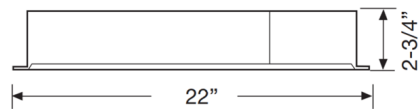

## 50W Emergency Inverter for 9.5 Inch Model By Green Creative

### Specifications

COLOR	N/A
BODY FINISH	Black
WATTAGE	50W
DIMMER	N/A
DIMENSIONS	22"L x 2.75"H
BULB NOT INCLUDED	N/A

CLICK TO VIEW PRODUCT

Notes: