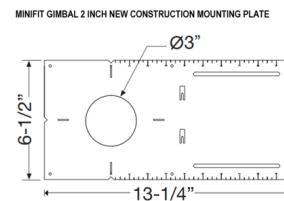

Lightology

lightology.com
866-954-4489
05-23-26

Project: _____
 Company: _____
 Location: _____ Fixture Type: _____
 SPEC #: **GRC1080823**
 Approved On: _____ Approved By: _____

Minifit Gimbal New Construction Plate By Green Creative

Description

The New Construction Plate for stud / joist mounting. Designed for use with Green Creative 1 Inch and 2 Inch Minifit Adjustable Gimbal fixtures.

Specifications

COLOR	N/A
BODY FINISH	N/A
WATTAGE	N/A
DIMMER	N/A
DIMENSIONS	13.25"W x 6.5"H
BULB	N/A