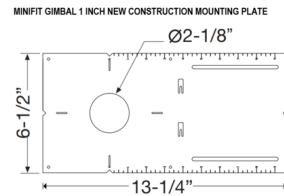

Lightology

lightology.com
866-954-4489
05-23-26

Project: _____
 Company: _____
 Location: _____ Fixture Type: _____
 SPEC #: **GRC1080823**
 Approved On: _____ Approved By: _____

Minifit Gimbal New Construction Plate By Green Creative

Description

The New Construction Plate for stud / joist mounting. Designed for use with Green Creative 1 Inch and 2 Inch Minifit Adjustable Gimbal fixtures.

Specifications

COLOR	N/A
BODY FINISH	N/A
WATTAGE	N/A
DIMMER	N/A
DIMENSIONS	13.25"W x 6.5"H
BULB	N/A