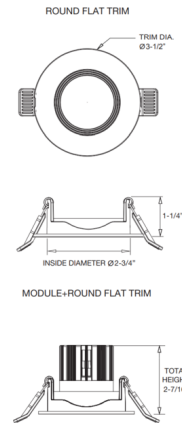

Description

The 2 Inch Round Flat Open Gimbal Trim is designed for use with Green Creative Minifit Mini 2 Inch Module. Tilt up to 45 degrees. Note: A complete fixture consists of two items: one module and one trim, ordered separately.

Specifications

COLOR N/A
BODY FINISH White
WATTAGE N/A
DIMMER N/A
DIMENSIONS 3.5"W x 1.25"H
BULB N/A

Technical Information

APERTURE SHAPE Round
CEILING TYPE Drywall with Trim
FUNCTION Adjustable Accent

Shown in white