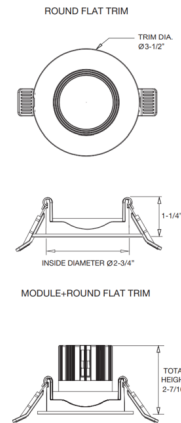

Description

The 2 Inch Round Flat Glass Reflector Trim is designed for use with Green Creative Minifit Mini 2 Inch Module. Suitable for use in wet locations. Note: A complete fixture consists of two items: one module and one trim, ordered separately.

Specifications

COLOR	N/A
BODY FINISH	White
WATTAGE	N/A
DIMMER	N/A
DIMENSIONS	3.5"W x 1.25"H
BULB	N/A

Technical Information

APERTURE SHAPE	Round
CEILING TYPE	Drywall with Trim
FUNCTION	Shower/Wet Location

Shown in white

CLICK TO VIEW PRODUCT

Notes: