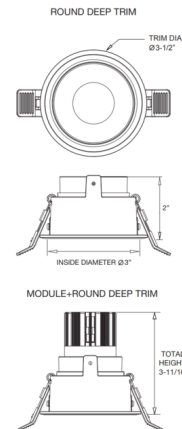

Description

The 2 Inch Round Deep Flat Open Gimbal Trim is designed for use with Green Creative Minifit Mini 2 Inch Module. Tilt up to 45 degrees. Note: A complete fixture consists of two items: one module and one trim, ordered separately.

Specifications

COLOR	N/A
BODY FINISH	White
WATTAGE	N/A
DIMMER	N/A
DIMENSIONS	3.5"W x 2"H
BULB	N/A

Technical Information

APERTURE SHAPE	Round
CEILING TYPE	Drywall with Trim
FUNCTION	Adjustable Accent

Shown in white