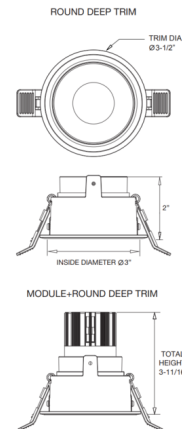

Description

The 2 Inch Round Deep Gimbal Pinhole Reflector Trim is designed for use with Green Creative Minifit Mini 2 Inch Module. Note: A complete fixture consists of two items: one module and one trim, ordered separately.

Specifications

COLOR	N/A
BODY FINISH	White
WATTAGE	N/A
DIMMER	N/A
DIMENSIONS	3.5"W x 2"H
BULB	N/A

Technical Information

APERTURE SHAPE	Round
CEILING TYPE	Drywall with Trim
FUNCTION	Downlight

Shown in white