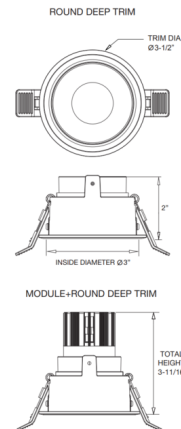

Description

The 2 Inch Round Deep Gimbal Wall Wash Reflector Trim is designed for use with Green Creative Minifit Mini 2 Inch Module. Note: A complete fixture consists of two items: one module and one trim, ordered separately.

Specifications

COLOR N/A
BODY FINISH White
WATTAGE N/A
DIMMER N/A
DIMENSIONS 3.5"W x 2"H
BULB N/A

Technical Information

APERTURE SHAPE Round
CEILING TYPE Drywall with Trim
FUNCTION Wall Washer

Shown in white