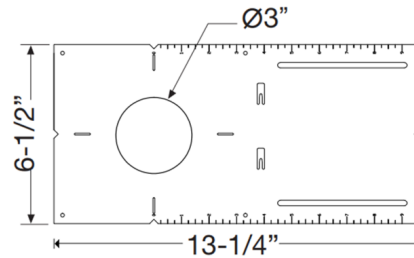

## Minifit Mini 2IN New Construction Plate By Green Creative

### Description

Minifit Mini 2 Inch Module New Construction Plate for stud/joist mounting. Designed for use with Green Creative Minitfit Mini 2 Inch modules.

Shown in galvanized steel

### Specifications

COLOR	N/A
BODY FINISH	Galvanized Steel
WATTAGE	N/A
DIMMER	N/A
DIMENSIONS	13.25"W x 6.5"H
BULB	N/A

CLICK TO VIEW PRODUCT

Notes: