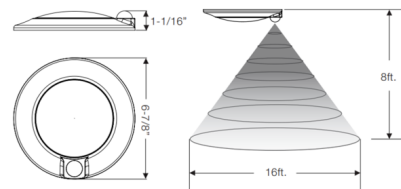

## Click 6IN Round Surface Mount Light with PIR Sensor By Green Creative

### Description

The 6 Inch Round Click Surface Mount Light with PIR Sensor features a shallow depth designed for new construction and retrofit projects. Ideal for laundry rooms, utility rooms, garages, storage rooms, closets or hallways. Click features a die-cast aluminum heat sink, smooth polycarbonate lens and trim with 120V integrated LED driver and PIR sensor. PIR motion sensor turns on automatically with motion and off after 10 minutes of inactivity. PIR range: 16' at 8' mounting height.

### Specifications

|                       |                      |
|-----------------------|----------------------|
| COLOR                 | White                |
| BODY FINISH           | White                |
| WATTAGE               | 10W                  |
| DIMMER                | N/A                  |
| DIMENSIONS            | 6.88"W x 1.06"H      |
| INTEGRATED LED MODULE | 1 x LED/10W/120V LED |