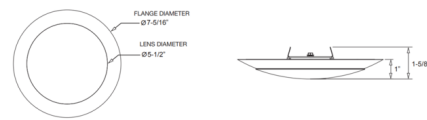

Lightology

lightology.com
866-954-4489
04-23-26

Project: _____

Company: _____

Location: _____ Fixture Type: _____

SPEC #: **GRC1080851**

Approved On: _____ Approved By: _____

Click 6IN Round Surface Mount Light By Green Creative

Description

The 6 Inch Round Click Surface Mount Light features a shallow depth of just 1 inch below the ceiling and is designed for new construction, remodel, and retrofit applications. Mounts to a 4 inch junction box and 4, 5 and 6 inch recessed housings. Features a die-cast aluminum heat sink, smooth polycarbonate lens, and steel bracket to mount to standard 4 inch junction boxes from below the ceiling. Available in an 11 watt standard and 15 watt high output option and installs almost everywhere with wet location, IC and Air-tight ratings. Includes a 120V LED driver, dimmable to 10% with most forward or reverse phase dimmers (see attached manufacturer reference for dimmer compatibility).

Specifications

REFLECTOR/BAFFLE COLOR	White
BODY FINISH	White
WATTAGE	11W
DIMMER	Low Voltage Electronic
DIMENSIONS	7.31"W x 1.63"H
INTEGRATED LED MODULE	1 x LED/11W/120V LED

Technical Information

LAMP LIFE	50000 hours
BEAM ANGLE	110°
COLOR RENDERING	90 CRI
LAMP COLOR	2700K
LUMENS/WATT	72.00
LUMINOUS FLUX	792 lumens

CLICK TO VIEW PRODUCT

Notes: