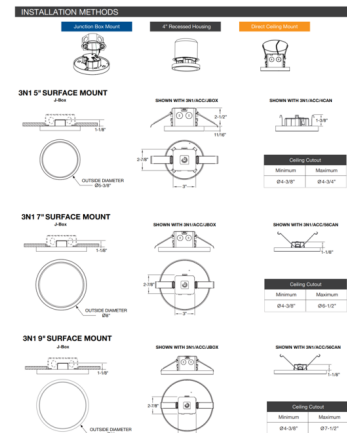

Specifications

REFLECTOR/BAFFLE COLOR	N/A
BODY FINISH	White
WATTAGE	10W
DIMMER	Low Voltage Electronic
DIMENSIONS	5"W x 1.81"H
INTEGRATED LED MODULE	1 x LED/10W/120V LED

Technical Information

LAMP LIFE	50000 hours
COLOR RENDERING	90 CRI
LAMP COLOR	CCT Select
LUMENS/WATT	78.50
LUMINOUS FLUX	785 lumens

Shown in white

CLICK TO VIEW PRODUCT

Notes: