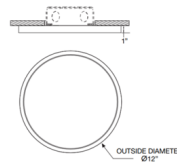

Description

The 3N1 12 Inch Color Select Surface Mount is a shallow ceiling light designed for mounting to a standard 4 inch junction box. Die cast aluminum heat sink with polycarbonate trim and lens with steel brackets to mount to standard 4 inch junction box from below the ceiling. Edge lighting optic with 110 degree beam angle ensures an even light emitting surface. Features SelectKelvin technology with field select 3000K/3500K/4000K color temperature options. 120V, dimmable to 10% using TRIAC or ELV dimmers.

Shown in white

Specifications

COLOR	N/A
BODY FINISH	White
WATTAGE	24W
DIMMER	Low Voltage Electronic
DIMENSIONS	12"W x 1"H
INTEGRATED LED MODULE	1 x LED/24W/120V LED

Technical Information

LAMP LIFE	50000 hours
COLOR RENDERING	90 CRI
LAMP COLOR	CCT Select
LUMENS/WATT	91.50
LUMINOUS FLUX	2196 lumens