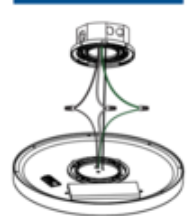

Junction Box Mount