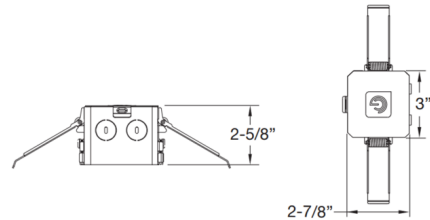

Description

The 3N1 Direct Mount J-Box Accessory is designed for use with Green Creative 3N1 Surface Mount Ceiling Downlights. Note: A 90 flex connector (provided by others) must be used when installing incoming power with MC cable to the knockouts on the j-box.

Shown in galvanized

Specifications

COLOR	N/A
BODY FINISH	Galvanized
WATTAGE	N/A
DIMMER	N/A
DIMENSIONS	2.88"W x 2.63"H
BULB	N/A

CLICK TO VIEW PRODUCT

Notes: