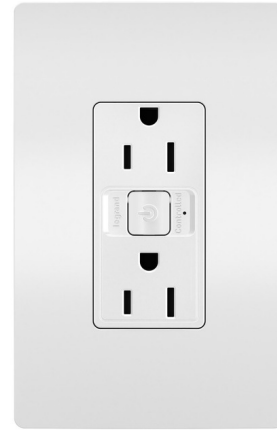

By Legrand Radiant

Description

The radiant Smart 15 Amp or 20 Amp Outlet with Netatmo technology offers solutions for larger homes with many smart products. Start with the Smart Gateway to establish a dedicated network, then add smart switches, dimmers and outlets. The smart outlet installs easily in place of an existing outlet. Can be wired to extend control to all outlets downstream or load-side. One outlet is app-controlled while the other is always on. Features a tamper-resistant shutter system that prevents improper insertion of foreign objects with black invis-shutters for an invisible effect. Screwless single gang wall plate included. Smart Gateway hub is required and sold separately. Coordinate with other switches and outlets, sold separately. Compatible with other smart products through Amazon Alexa, Google Assistant and Apple HomeKit, as well as with home automation systems.

Shown in white

Specifications

COLOR	N/A
BODY FINISH	White
WATTAGE	N/A
DIMMER	N/A
DIMENSIONS	1.53"L x 1.73"W x 4.19"H
BULB	N/A

CLICK TO VIEW PRODUCT

Notes: