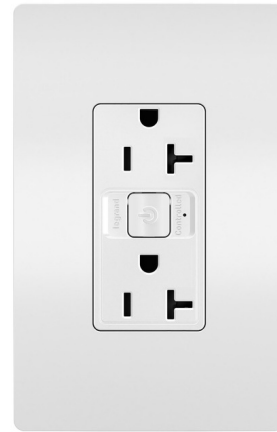

By Legrand Radiant

Description

The radiant Smart 15 Amp or 20 Amp Outlet with Netatmo technology offers solutions for larger homes with many smart products. Start with the Smart Gateway to establish a dedicated network, then add smart switches, dimmers and outlets. The smart outlet installs easily in place of an existing outlet. Can be wired to extend control to all outlets downstream or load-side. One outlet is app-controlled while the other is always on. Features a tamper-resistant shutter system that prevents improper insertion of foreign objects with black invis-shutters for an invisible effect. Screwless single gang wall plate included. Smart Gateway hub is required and sold separately. Coordinate with other switches and outlets, sold separately. Compatible with other smart products through Amazon Alexa, Google Assistant and Apple HomeKit, as well as with home automation systems.

Shown in white

Specifications

COLOR	N/A
BODY FINISH	White
WATTAGE	N/A
DIMMER	N/A
DIMENSIONS	1.53"L x 1.73"W x 4.19"H
BULB	N/A

CLICK TO VIEW PRODUCT

Notes: