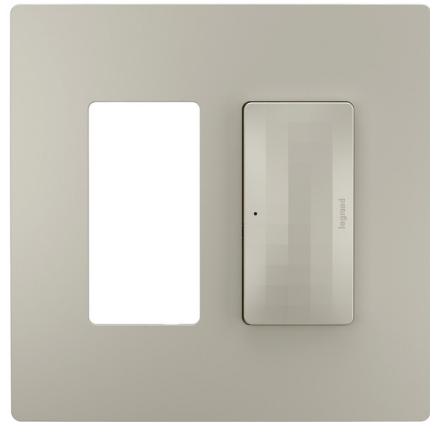

Lightology

lightology.com
866-954-4489
04-25-26

Project: _____

Company: _____

Location: _____ Fixture Type: _____

SPEC #: **RAD1080942**

Approved On: _____ Approved By: _____

Radiant Smart Surface Mount Gateway with Netatmo By Legrand Radiant

Description

The radiant Smart Surface Mount Gateway with Netatmo technology is designed to install beside an existing single gang switch or outlet, no back box or network wiring required. Enables control of a home's smart lighting through the Legrand Home + Control app which allows for scheduling, groups, setting scenes, managing energy usage and much more. Offers flexibility with a variety of supported smart switches, dimmers and outlets, including wireless switches and dimmers. Compatible with all radiant with Netatmo and adorne with Netatmo smart devices, sold separately. Screwless wall plate included. Coordinate with other switches and outlets, sold separately. Compatible with other smart products through Amazon Alexa, Google Assistant and Apple HomeKit, as well as with home automation systems.

Shown in nickel

Specifications

COLOR	N/A
BODY FINISH	Nickel
WATTAGE	N/A
DIMMER	N/A
DIMENSIONS	4.75"W x 4.75"H x 0.56"D
BULB	N/A

CLICK TO VIEW PRODUCT

Notes: