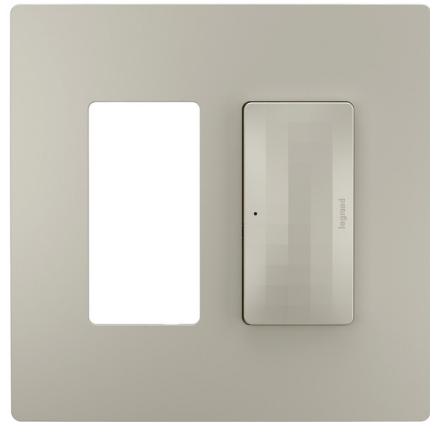

## Radiant Smart Surface Mount Gateway with Netatmo By Legrand Radiant

### Description

The radiant Smart Surface Mount Gateway with Netatmo technology is designed to install beside an existing single gang switch or outlet, no back box or network wiring required. Enables control of a home's smart lighting through the Legrand Home + Control app which allows for scheduling, groups, setting scenes, managing energy usage and much more. Offers flexibility with a variety of supported smart switches, dimmers and outlets, including wireless switches and dimmers. Compatible with all radiant with Netatmo and adorne with Netatmo smart devices, sold separately. Screwless wall plate included. Coordinate with other switches and outlets, sold separately. Compatible with other smart products through Amazon Alexa, Google Assistant and Apple HomeKit, as well as with home automation systems.

### Specifications

|             |                          |
|-------------|--------------------------|
| COLOR       | N/A                      |
| BODY FINISH | Nickel                   |
| WATTAGE     | N/A                      |
| DIMMER      | N/A                      |
| DIMENSIONS  | 4.75"W x 4.75"H x 0.56"D |
| BULB        | N/A                      |