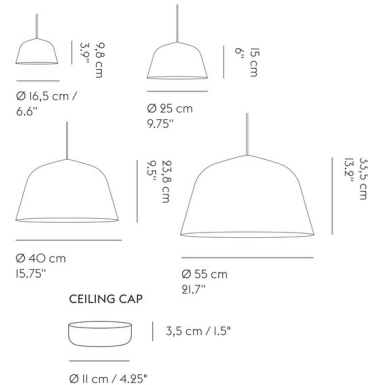

### Description

The Ambit Pendant, both timeless and contemporary, features a hand-spun aluminum shade with a white interior to heighten contrasts with the outside of the shade and enhance the light. Note: Brushed Aluminum is only available in 9.8 and 15.8 inch sizes.

### Specifications

COLOR . . . . . Light Blue  
BODY FINISH . . . . . White  
WATTAGE . . . . . 60W  
DIMMER . . . . . Standard 120V  
DIMENSIONS . . . . . 15.75"W x 9.5"H  
BULB NOT INCLUDED . . . . . 1 x A19/Medium (E26)/60W/120V Incandescent  
COUNTRY OF ORIGIN . . . . . China