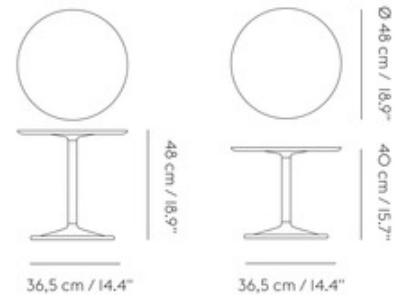

DESIGNER

Jens Fager

BRAND

Muuto

DESCRIPTION

The Soft Side Table is subtle while being full of character. It will complement any atmosphere and is available in a variety of colors and sizes.

Shown in: Dusty Green

COLOR	N/A
BODY FINISH	Dusty Green
WATTAGE	N/A
DIMMER	N/A
DIMENSIONS	15.7"W x 15.7"H
LAMP	N/A

SPEC # MUU1081054

COMPANY	PROJECT	FIXTURE TYPE	APPROVED BY	DATE