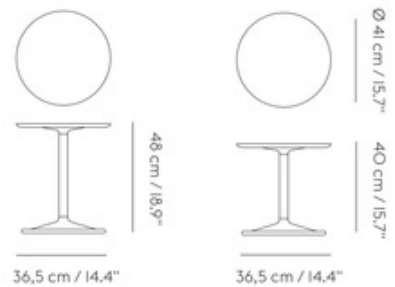

DESIGNER

Jens Fager

BRAND

Muuto

DESCRIPTION

The Soft Side Table is subtle while being full of character. It will complement any atmosphere and is available in a variety of colors and sizes.

Shown in: Dusty Green

COLOR	N/A
BODY FINISH	Dusty Green
WATTAGE	N/A
DIMMER	N/A
DIMENSIONS	15.7"W x 15.7"H
LAMP	N/A

SPEC # MUU1081054

COMPANY	PROJECT	FIXTURE TYPE	APPROVED BY	DATE