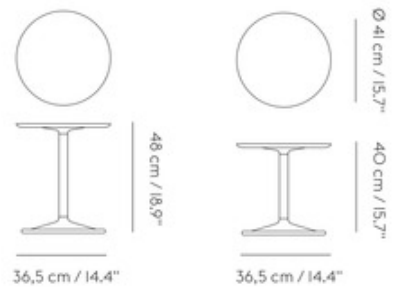

COMPANY

PROJECT

FIXTURE TYPE

APPROVED BY

DATE