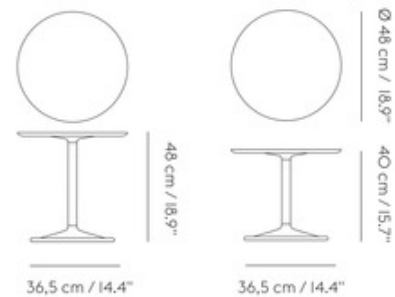

COMPANY

PROJECT

FIXTURE TYPE

APPROVED BY

DATE