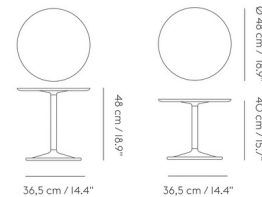

By Muuto

Description

The Soft Side Table is subtle while being full of character. It will complement any atmosphere and is available in a variety of colors and sizes.

Shown in orange

Specifications

COLOR	N/A
BODY FINISH	Orange
WATTAGE	N/A
DIMMER	N/A
DIMENSIONS	15.7"W x 15.7"H
BULB	N/A
COUNTRY OF ORIGIN	Denmark