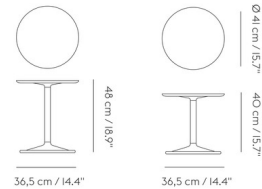

By Muuto

Description

The Soft Side Table is subtle while being full of character. It will complement any atmosphere and is available in a variety of colors and sizes.

Shown in orange

Specifications

COLOR	N/A
BODY FINISH	Orange
WATTAGE	N/A
DIMMER	N/A
DIMENSIONS	15.7"W x 15.7"H
BULB	N/A
COUNTRY OF ORIGIN	Denmark