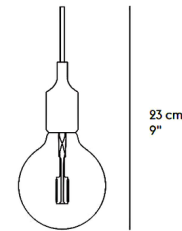

Specifications

COLOR	Rose
BODY FINISH	White
WATTAGE	2W
DIMMER	Standard 120V
DIMENSIONS	5"W x 9"H
BULB INCLUDED	1 x G40/Medium (E26)/2W/120V LED
COUNTRY OF ORIGIN	China

Technical Information

LAMP LIFE	30000 hours
COLOR RENDERING	90 CRI
LAMP COLOR	2500K
LUMENS/WATT	80.00
LUMINOUS FLUX	160 lumens

Shown in white / rose

12,5 cm
5"

CANOPY

Ø 11 cm / 4.25"

CLICK TO VIEW PRODUCT

Notes: