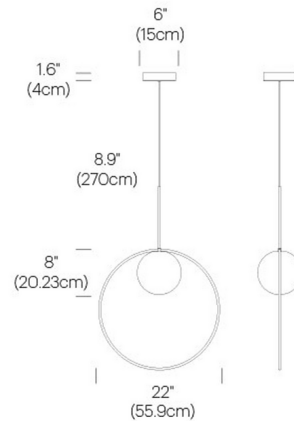

CLICK TO VIEW PRODUCT

Notes: