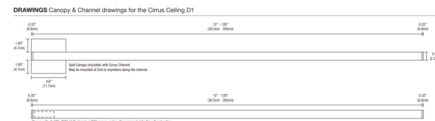

### Specifications

COLOR	No Louver
BODY FINISH	Satin Nickel
WATTAGE	5W
DIMMER	N/A
DIMENSIONS	13"L x 0.9"W x 1.25"H
INTEGRATED LED MODULE	1 x LED/5W/120V LED

### Technical Information

LAMP LIFE	50000 hours
COLOR RENDERING	92 CRI
LAMP COLOR	2000K-6000K Tunable White
LUMENS/WATT	116.40
LUMINOUS FLUX	582 lumens

Shown in satin nickel / no louver

CLICK TO VIEW PRODUCT