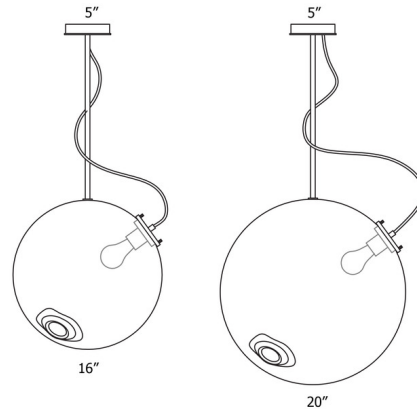

Description

The Float 2.0 Pendant features a stunning design with a versatile silhouette. It features handblown Czech glass and Brass finishes. All glass dimensions are approximate - handblown glass dimensions vary by nature and intent. Note: One 6 inch, two 12 inch, and one 18 inch downrods are included as standard and allow for field adjustability. Custom, non-adjustable overall heights can be specified to order (additional fees may apply).

Specifications

COLOR Clear
BODY FINISH Brushed Brass
WATTAGE 7W
DIMMER Standard 120V
DIMENSIONS 20"W x 33"H
BULB INCLUDED 1 x A19/Medium (E26)/7W/120V LED
COUNTRY OF ORIGIN Czech Republic

Technical Information

PRODUCT DIMENSIONS Canopy: 5" diameter
COLOR RENDERING 90 CRI
LAMP COLOR 2700K
LUMENS/WATT 121.43
LUMINOUS FLUX 850 lumens

Shown in brushed brass / clear

CLICK TO VIEW PRODUCT

Notes: