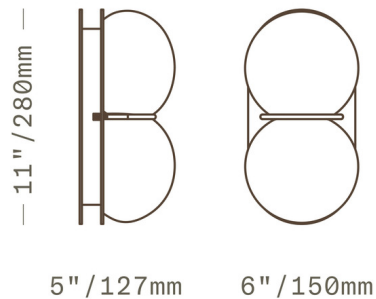

By SkLO

Description

The Twin 2.0 Wall / Ceiling Light features a two-tone diffuser of handblown Czech Glass held by a Brass band and canopy. Due to the handblown Glass, all dimensions are approximate.

Shown in brushed brass / white / beige

Specifications

COLOR White / Beige
BODY FINISH Brushed Brass
WATTAGE 14W
DIMMER Standard 120V
DIMENSIONS 6"W x 11"H x 5"D
BULB INCLUDED 2 x B10/Candelabra (E12)/7W/120V LED
COUNTRY OF ORIGIN Czech Republic