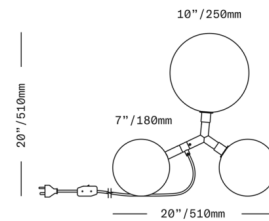

Description

The Veer Table Lamp features four lit spheres created from hand-blown Czech glass. Three of the spheres have a 7 inch diameter, and the fourth has a 10 inch diameter. Each glass diffuser is tipped with a mouth where the glassblower's pipe was separated from the sphere, showcasing their handmade quality and one-of-a-kind nature. On/Off switch on cord.

Shown in brushed brass / opaque white

Specifications

COLOR Opaque White
BODY FINISH Brushed Brass
WATTAGE 28W
DIMMER N/A
DIMENSIONS 20"W x 20"H x 18.5"D
BULB INCLUDED 4 x JCD/G9/7W/120V LED
COUNTRY OF ORIGIN Czech Republic

Technical Information

PRODUCT DIMENSIONS Cord Length: 72"

CLICK TO VIEW PRODUCT

Notes: