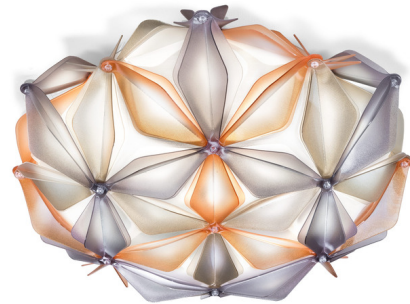

Lightology

lightology.com
866-954-4489
05-24-26

Project: _____
 Company: _____
 Location: _____ Fixture Type: _____
 SPEC #: **SLP1084395**
 Approved On: _____ Approved By: _____

La Vie Ceiling / Wall Light By Slamp

Description

The La Vie Ceiling / Wall Light offers a harmonious energy that is a three dimensional representation of all the materials in the universe contained in a single fixture.

Shown in amber

Specifications

COLOR	N/A
BODY FINISH	Amber
WATTAGE	12W
DIMMER	Standard 120V
DIMENSIONS	14"W x 5.75"H x 13.25"D
BULB NOT INCLUDED	2 x B10/E14 (European)/6W/120V LED
COUNTRY OF ORIGIN	Italy

Technical Information

PRODUCT DIMENSIONS	Backplate: 7.25" diameter
--------------------	---------------------------