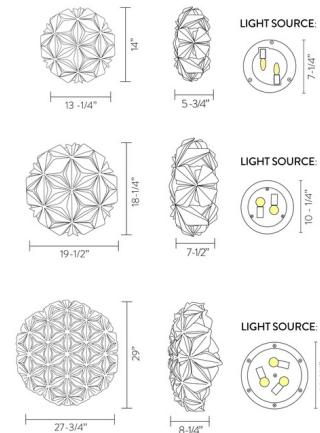

Description

The La Vie Ceiling / Wall Light offers a harmonious energy that is a three dimensional representation of all the materials in the universe contained in a single fixture.

Shown in amber

Specifications

COLOR	N/A
BODY FINISH	Amber
WATTAGE	12W
DIMMER	Standard 120V
DIMENSIONS	14"W x 5.75"H x 13.25"D
BULB NOT INCLUDED	2 x B10/E14 (European)/6W/120V LED
COUNTRY OF ORIGIN	Italy

Technical Information

PRODUCT DIMENSIONS	Backplate: 7.25" diameter
--------------------	---------------------------