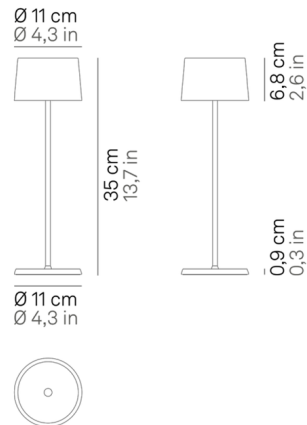

Shown in dark gray