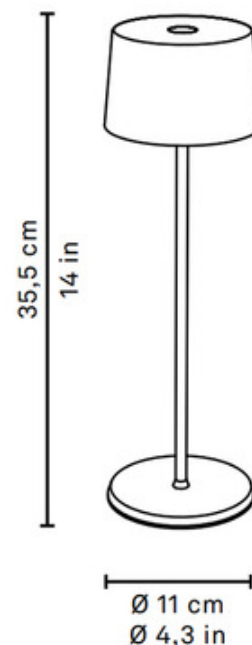

Shown in: Dark Gray

<b>SHADE COLOR</b>	N/A
<b>BODY FINISH</b>	Dark Gray
<b>WATTAGE</b>	2.2W
<b>DIMMER</b>	Included
<b>DIMENSIONS</b>	4.3"W x 14"H
<b>INTEGRATED LED MODULE</b>	
<b>LAMP</b>	1 x LED/2.2W/120V LED

*Technical Information*

<b>LUMINOUS FLUX</b>	150 lumens
<b>LUMENS/WATT</b>	68.18
<b>LAMP COLOR</b>	Tunable White
<b>COLOR RENDERING</b>	80 CRI

**SPEC #** ZFF1084404

COMPANY	PROJECT	FIXTURE TYPE	APPROVED BY	DATE