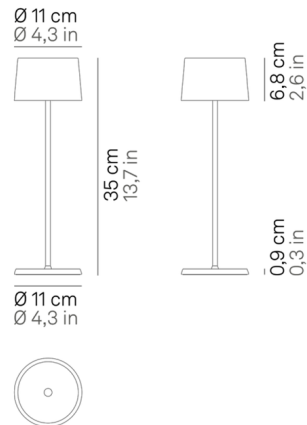

CLICK TO VIEW PRODUCT

Notes: