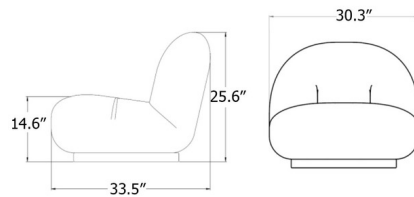

Shown in pearl gold / black vidar 554

Specifications

COLOR	Black Vidar 554
BODY FINISH	Pearl Gold
WATTAGE	N/A
DIMMER	N/A
DIMENSIONS	30.3"W x 25.6"H x 33.5"D
BULB	N/A
COUNTRY OF ORIGIN	Poland

Technical Information

PRODUCT DIMENSIONS	Seat Height: 14.6"
--------------------	--------------------

CLICK TO VIEW PRODUCT

Notes: