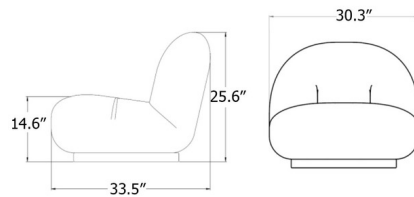

Shown in pearl gold / black vidar 554

Specifications

COLOR	Black Vidar 554
BODY FINISH	Pearl Gold
WATTAGE	N/A
DIMMER	N/A
DIMENSIONS	30.3\"W x 25.6\"H x 33.5\"D
BULB	N/A
COUNTRY OF ORIGIN	Poland

Technical Information

PRODUCT DIMENSIONS	Seat Height: 14.6"
--------------------	--------------------

CLICK TO VIEW PRODUCT

Notes: