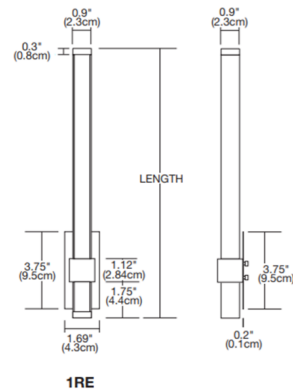

Lightology

lightology.com
866-954-4489
06-04-26

Project: _____
Company: _____
Location: _____ Fixture Type: _____
SPEC #: **EDG1084492**
Approved On: _____ Approved By: _____

Tie Stix Vertical Vanity Wall Light 29 Inch - Overstock

By PureEdge Lighting

Description

Tie Stix Vertical Fixed Position Wall Light with a 1 Inch Rectangle (1RE) Canopy. Finished in Wood Walnut with canopy and hardware in Satin Nickel. 1RE mounts to Slim Profile Junction Box (included) in new construction applications. Power supply fits inside Slim Profile Junction box. 5 watts LED per foot available with 3000K color temperature. Includes a 120V input, 24VDC Class 2 output, electronic low voltage LED power supply, dimmable with an electronic low voltage dimmer, sold separately. ETL listed. ADA compliant. Suitable for damp locations. Fixture includes a 5 year warranty. Overstock item is for a 29 inch height with 12 watts in Satin Nickel finish and Wood Walnut, 3000K color temperature.

Specifications

COLOR . . . . . Wood Walnut
BODY FINISH . . . . . Satin Nickel
WATTAGE 12W
DIMMER . . . . . Low Voltage Electronic
DIMENSIONS . . . . . 1.24"W x 30"H x 1.24"D
INTEGRATED LED MODULE . . . . . 1 x LED/12W/24V LED

Technical Information

LAMP LIFE . . . . . 50000 hours
COLOR RENDERING . . . . . 92 CRI
LAMP COLOR 3000K
LUMENS/WATT 56.25
LUMINOUS FLUX . . . . . 675 lumens

CLICK TO VIEW PRODUCT

Notes: