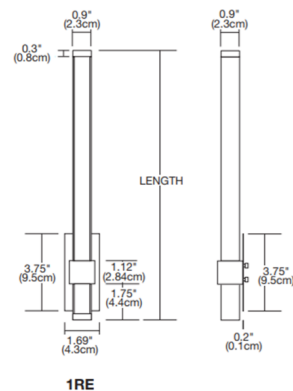

Lightology

lightology.com
866-954-4489
04-16-26

Project: _____
Company: _____
Location: _____ Fixture Type: _____
SPEC #: **EDG1084492**
Approved On: _____ Approved By: _____

Tie Stix Vertical Vanity Wall Light 29 Inch - Overstock

By PureEdge Lighting

Description

Tie Stix Vertical Fixed Position Wall Light with a 1 Inch Rectangle (1RE) Canopy. Finished in Wood Walnut with canopy and hardware in Satin Nickel. 1RE mounts to Slim Profile Junction Box (included) in new construction applications. Power supply fits inside Slim Profile Junction box. 5 watts LED per foot available with 3000K color temperature. Includes a 120V input, 24VDC Class 2 output, electronic low voltage LED power supply, dimmable with an electronic low voltage dimmer, sold separately. ETL listed. ADA compliant. Suitable for damp locations. Fixture includes a 5 year warranty. Overstock item is for a 29 inch height with 12 watts in Satin Nickel finish and Wood Walnut, 3000K color temperature.

Specifications

COLOR . . . . . Wood Walnut
BODY FINISH . . . . . Satin Nickel
WATTAGE 12W
DIMMER . . . . . Low Voltage Electronic
DIMENSIONS . . . . . 1.24"W x 30"H x 1.24"D
INTEGRATED LED MODULE . . . . . 1 x LED/12W/24V LED

Technical Information

LAMP LIFE . . . . . 50000 hours
COLOR RENDERING . . . . . 92 CRI
LAMP COLOR 3000K
LUMENS/WATT 56.25
LUMINOUS FLUX . . . . . 675 lumens

CLICK TO VIEW PRODUCT

Notes: