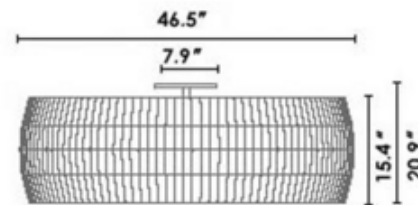

COMPANY	PROJECT	FIXTURE TYPE	APPROVED BY	DATE