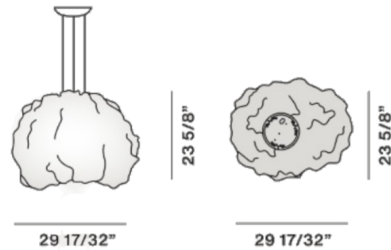

Specifications

COLOR White
BODY FINISH White
WATTAGE 34W
DIMMER Low Voltage Electronic
DIMENSIONS 29.53"W x 23.63"H
INTEGRATED LED MODULE 1 x LED/34W/120V LED

Technical Information

PRODUCT DIMENSIONS Cord Length: 138"
COLOR RENDERING 90 CRI
LAMP COLOR 3000K
LUMENS/WATT 110.26
LUMINOUS FLUX 3749 lumens

Shown in white / white

CLICK TO VIEW PRODUCT

Notes: