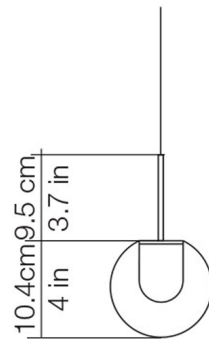

By kdIn

Description

The Dew Mini Pendant features a transparent glass diffuser and die cast aluminum heat sink. Includes 4.9 inch round canopy.

Specifications

COLOR Transparent
BODY FINISH Chrome
WATTAGE 4.2W
DIMMER Standard 120V
DIMENSIONS 4.3"W x 4"H
INTEGRATED LED MODULE 1 x LED/4.2W/120V LED

Technical Information

PRODUCT DIMENSIONS Adjustable Cable Length: 98.4"
COLOR RENDERING 90 CRI
LAMP COLOR 2700K
LUMENS/WATT 119.05
LUMINOUS FLUX 500 lumens

Shown in chrome / transparent

Ø 11 cm
Ø 4.3 in

CLICK TO VIEW PRODUCT