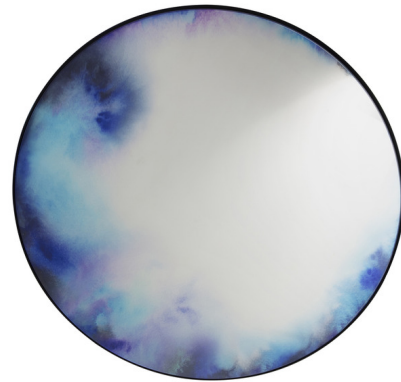

Lightology

lightology.com
866-954-4489
04-14-26

Project: _____

Company: _____

Location: _____ Fixture Type: _____

SPEC #: **PFT1084585**

Approved On: _____ Approved By: _____

Francis X-Large Wall Mirror By Petite Friture

Description

The Francis X-Large Wall Mirror came from the experimentation of pigments spreading through water. The shifting of colors suggest the oxidation of hues on a palette. Available in hues of Blue-Violet with a black back or Blue-Yellow with a white back. The mirror is suspended through the center allowing it to fall forward, as Venetian Mirrors do. ADA compliant.

Shown in black / blue-violet

Specifications

COLOR	Blue-Violet
BODY FINISH	Black
WATTAGE	N/A
DIMMER	N/A
DIMENSIONS	43.3"W x 43.3"H x 2.1"D
BULB	N/A

CLICK TO VIEW PRODUCT

Notes: