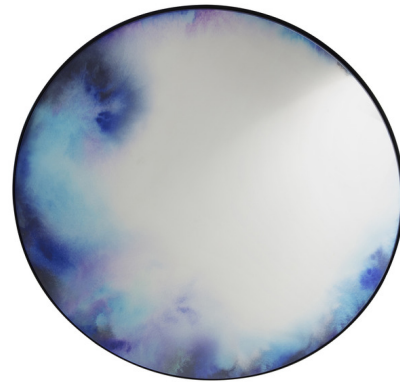

Lightology

lightology.com
866-954-4489
06-04-26

Project: _____

Company: _____

Location: _____ Fixture Type: _____

SPEC #: **PFT1084585**

Approved On: _____ Approved By: _____

Francis X-Large Wall Mirror

By Petite Friture

Description

The Francis X-Large Wall Mirror came from the experimentation of pigments spreading through water. The shifting of colors suggest the oxidation of hues on a palette. Available in hues of Blue-Violet with a black back or Blue-Yellow with a white back. The mirror is suspended through the center allowing it to fall forward, as Venetian Mirrors do. ADA compliant.

Shown in black / blue-violet

Specifications

COLOR	Blue-Violet
BODY FINISH	Black
WATTAGE	N/A
DIMMER	N/A
DIMENSIONS	43.3"W x 43.3"H x 2.1"D
BULB	N/A

CLICK TO VIEW PRODUCT

Notes: