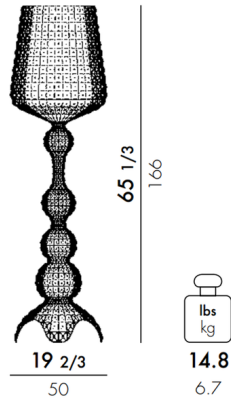

COLOR	Crystal
BODY FINISH	N/A
WATTAGE	26W
DIMMER	Included
DIMENSIONS	19.66"W x 65.35"H
INTEGRATED LED MODULE	1 x LED/26W/120V LED
COUNTRY OF ORIGIN	Italy

Technical Information

PRODUCT DIMENSIONS	Cord: 85"
COLOR RENDERING	80 CRI
LAMP COLOR	2700K
LUMENS/WATT	88.04
LUMINOUS FLUX	2289 lumens

Shown in crystal

U9185

CLICK TO VIEW PRODUCT

Notes: