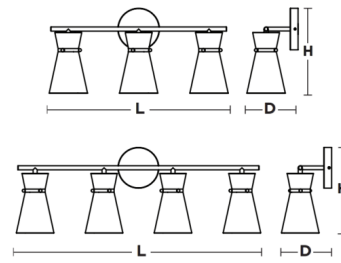

Shown in satin brass / clear

L	H	D
22"	10-1/2"	6-1/4"
30-3/4"	10-1/2"	6-1/4"

Specifications

COLOR	Clear
BODY FINISH	Satin Brass
WATTAGE	180W
DIMMER	Standard 120V
DIMENSIONS	22"W x 10.5"H x 6.25"D
BULB NOT INCLUDED	3 x Edison ST-Shape/Medium (E26)/60W/120V Incandescent
OTHER BULB OPTIONS	3 x A19/Medium (E26)/120V LED
	3 x Edison ST-Shape/Medium (E26)/120V LED
COUNTRY OF ORIGIN	China