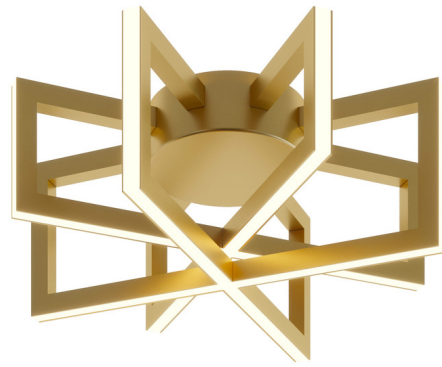

Description

Breathe new life into any space in your home with the Cass Ceiling Light Fixture. This modern, overhead ceiling light boasts a rich finish and strong steel body, making it well-suited for a modern design scheme. This ceiling mounted, LED light shines refreshing light to all corners of your space. Use this luxury light fixture to add beautiful light to your living room, bedroom or finished basement space.

Specifications

COLOR	Frosted
BODY FINISH	Gold
WATTAGE	30W
DIMMER	Low Voltage Electronic
DIMENSIONS	13"W x 5.25"H
INTEGRATED LED MODULE	1 x LED/30W/120V LED
COUNTRY OF ORIGIN	China

Technical Information

PRODUCT DIMENSIONS	Canopy: 4.7" Dia x 1.7"H
LAMP LIFE	50000 hours
COLOR RENDERING	90 CRI
LAMP COLOR	3000K
LUMENS/WATT	68.00
LUMINOUS FLUX	2040 lumens

Shown in gold / frosted

D	DIA.
5-1/4"	13"
5-1/4"	17"

CLICK TO VIEW PRODUCT

Notes: