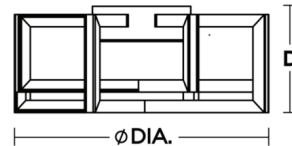

Shown in gold / frosted

D	DIA.
5-1/4"	13"
5-1/4"	17"

Specifications

COLOR	Frosted
BODY FINISH	Gold
WATTAGE	30W
DIMMER	Low Voltage Electronic
DIMENSIONS	13"W x 5.25"H
INTEGRATED LED MODULE	1 x LED/30W/120V LED
COUNTRY OF ORIGIN	China

Technical Information

PRODUCT DIMENSIONS	Canopy: 4.7" Dia x 1.7"H
LAMP LIFE	50000 hours
COLOR RENDERING	90 CRI
LAMP COLOR	3000K
LUMENS/WATT	68.00
LUMINOUS FLUX	2040 lumens

CLICK TO VIEW PRODUCT

Notes: