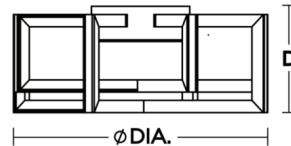

Specifications

COLOR	Frosted
BODY FINISH	Gold
WATTAGE	30W
DIMMER	Low Voltage Electronic
DIMENSIONS	13"W x 5.25"H
INTEGRATED LED MODULE	1 x LED/30W/120V LED
COUNTRY OF ORIGIN	China

Technical Information

PRODUCT DIMENSIONS	Canopy: 4.7" Dia x 1.7"H
LAMP LIFE	50000 hours
COLOR RENDERING	90 CRI
LAMP COLOR	3000K
LUMENS/WATT	68.00
LUMINOUS FLUX	2040 lumens

Shown in gold / frosted

D	DIA.
5-1/4"	13"
5-1/4"	17"

CLICK TO VIEW PRODUCT

Notes: