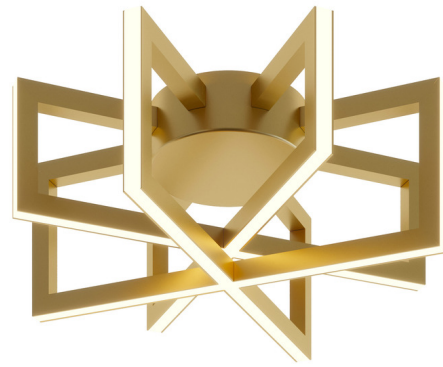

By AFX

Description

Breathe new life into any space in your home with the Cass Ceiling Light Fixture. This modern, overhead ceiling light boasts a rich finish and strong steel body, making it well-suited for a modern design scheme. This ceiling mounted, LED light shines refreshing light to all corners of your space. Use this luxury light fixture to add beautiful light to your living room, bedroom or finished basement space.

Shown in gold / frosted

D	DIA.
5-1/4"	13"
5-1/4"	17"

Specifications

COLOR	Frosted
BODY FINISH	Gold
WATTAGE	30W
DIMMER	Low Voltage Electronic
DIMENSIONS	13"W x 5.25"H
INTEGRATED LED MODULE	1 x LED/30W/120V LED
COUNTRY OF ORIGIN	China

Technical Information

PRODUCT DIMENSIONS	Canopy: 4.7" Dia x 1.7"H
LAMP LIFE	50000 hours
COLOR RENDERING	90 CRI
LAMP COLOR	3000K
LUMENS/WATT	68.00
LUMINOUS FLUX	2040 lumens

CLICK TO VIEW PRODUCT

Notes: