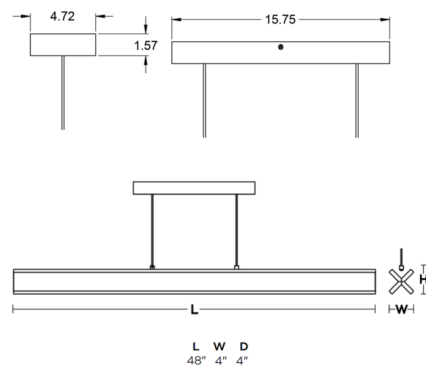

Lightology

lightology.com
866-954-4489
04-21-26

Project: _____

Company: _____

Location: _____ Fixture Type: _____

SPEC #: **AFX1084629**

Approved On: _____ Approved By: _____

Cass Linear Pendant

By AFX

Description

Transform the look and feel of your kitchen island or dining room with the Cass Linear Pendant. This hanging overhead light boasts a sleek finish and strong steel base and will thrive within a contemporary design scheme. Situate this light over your dining room table or kitchen island to make your space brighter and better than ever before.

Specifications

COLOR . . . . . Frosted
BODY FINISH . . . . . Gold
WATTAGE 38W
DIMMER . . . . . Low Voltage Electronic
DIMENSIONS . . . . . 48"L x 4"W x 4"H
INTEGRATED LED MODULE . . . . . 1 x LED/38W/120V LED
COUNTRY OF ORIGIN . . . . . China

Technical Information

PRODUCT DIMENSIONS . . . . . Max Adjustable Overall Height: 111.9"
LAMP LIFE . . . . . 50000 hours
COLOR RENDERING . . . . . 90 CRI
LAMP COLOR 3000K
LUMENS/WATT 77.37
LUMINOUS FLUX . . . . . 2940 lumens

Shown in gold / frosted

CLICK TO VIEW PRODUCT

Notes: