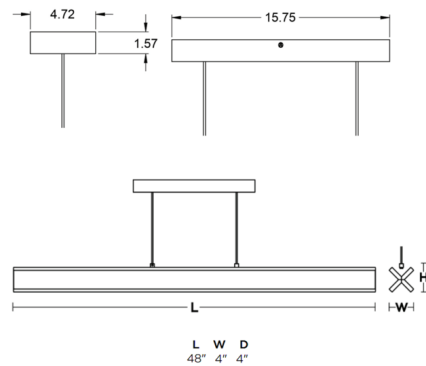

CLICK TO VIEW PRODUCT

Notes: