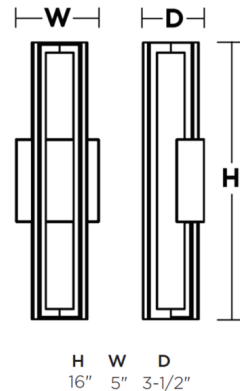

Specifications

COLOR Frosted
BODY FINISH Gold
WATTAGE 18W
DIMMER Low Voltage Electronic
DIMENSIONS 5"W x 16"H x 3.88"D
INTEGRATED LED MODULE 1 x LED/18W/120V LED
COUNTRY OF ORIGIN China

Technical Information

PRODUCT DIMENSIONS Backplate: Square, 5"W x 5"H x 1.5"D
LAMP LIFE 50000 hours
COLOR RENDERING 90 CRI
LAMP COLOR 3000K
LUMENS/WATT 52.78
LUMINOUS FLUX 950 lumens

Shown in gold / frosted

CLICK TO VIEW PRODUCT